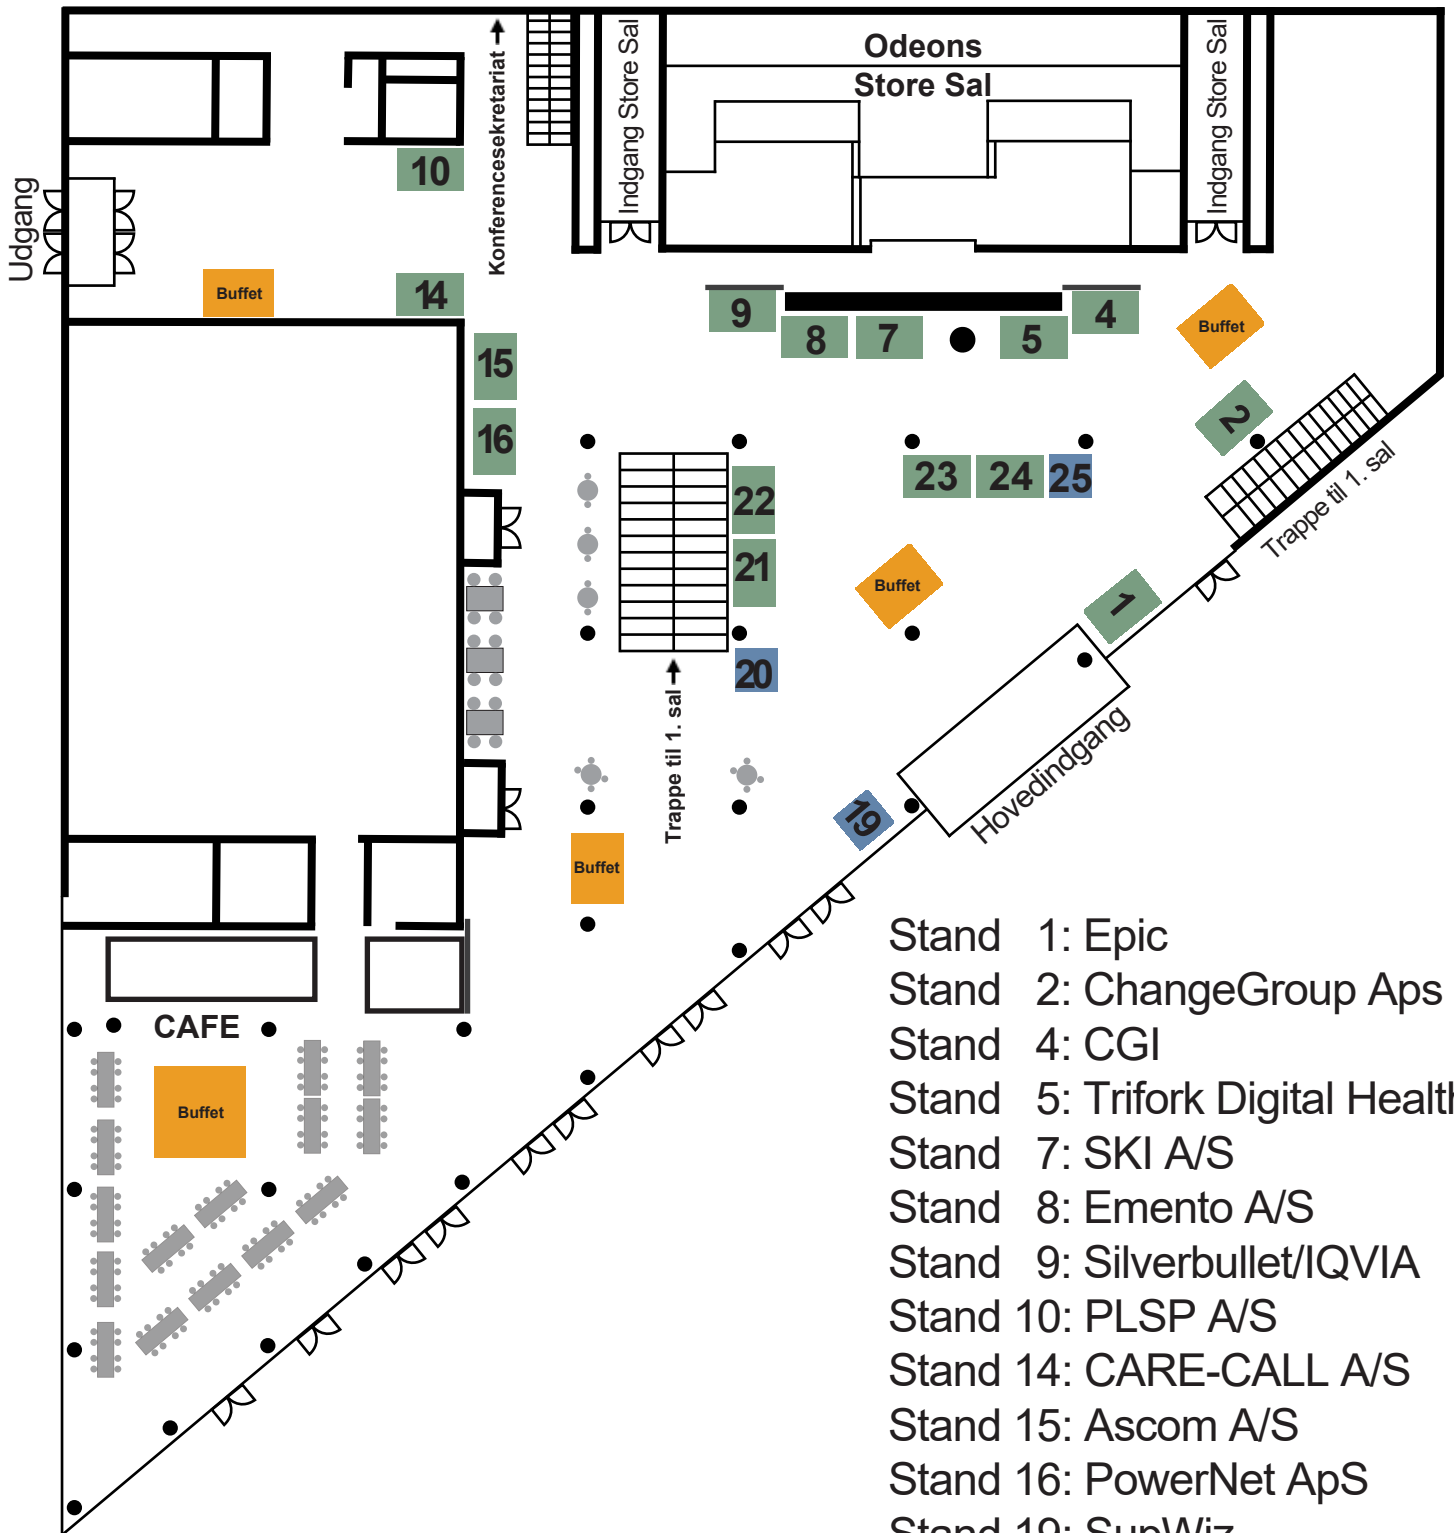

# FOYER - STUEETAGEN

- Stand 1: Epic
- Stand 2: ChangeGroup Aps
- Stand 4: CGI
- Stand 5: Trifork Digital Health
- Stand 7: SKI A/S
- Stand 8: Emento A/S
- Stand 9: Silverbullet/IQVIA
- Stand 10: PLSP A/S
- Stand 14: CARE-CALL A/S
- Stand 15: Ascom A/S
- Stand 16: PowerNet ApS
- Stand 19: SupWiz
- Stand 20: Philips A/S
- Stand 21: Getinge
- Stand 22: MedCom
- Stand 23: Systematic
- Stand 24: Capgemini
- Stand 25: Omilon A/S

Stand  
Bredde: 3 m  
Dybde: 2 m

Stand  
Bredde: 2 m  
Dybde: 2 m

Buffet

0m 2,5m 5m