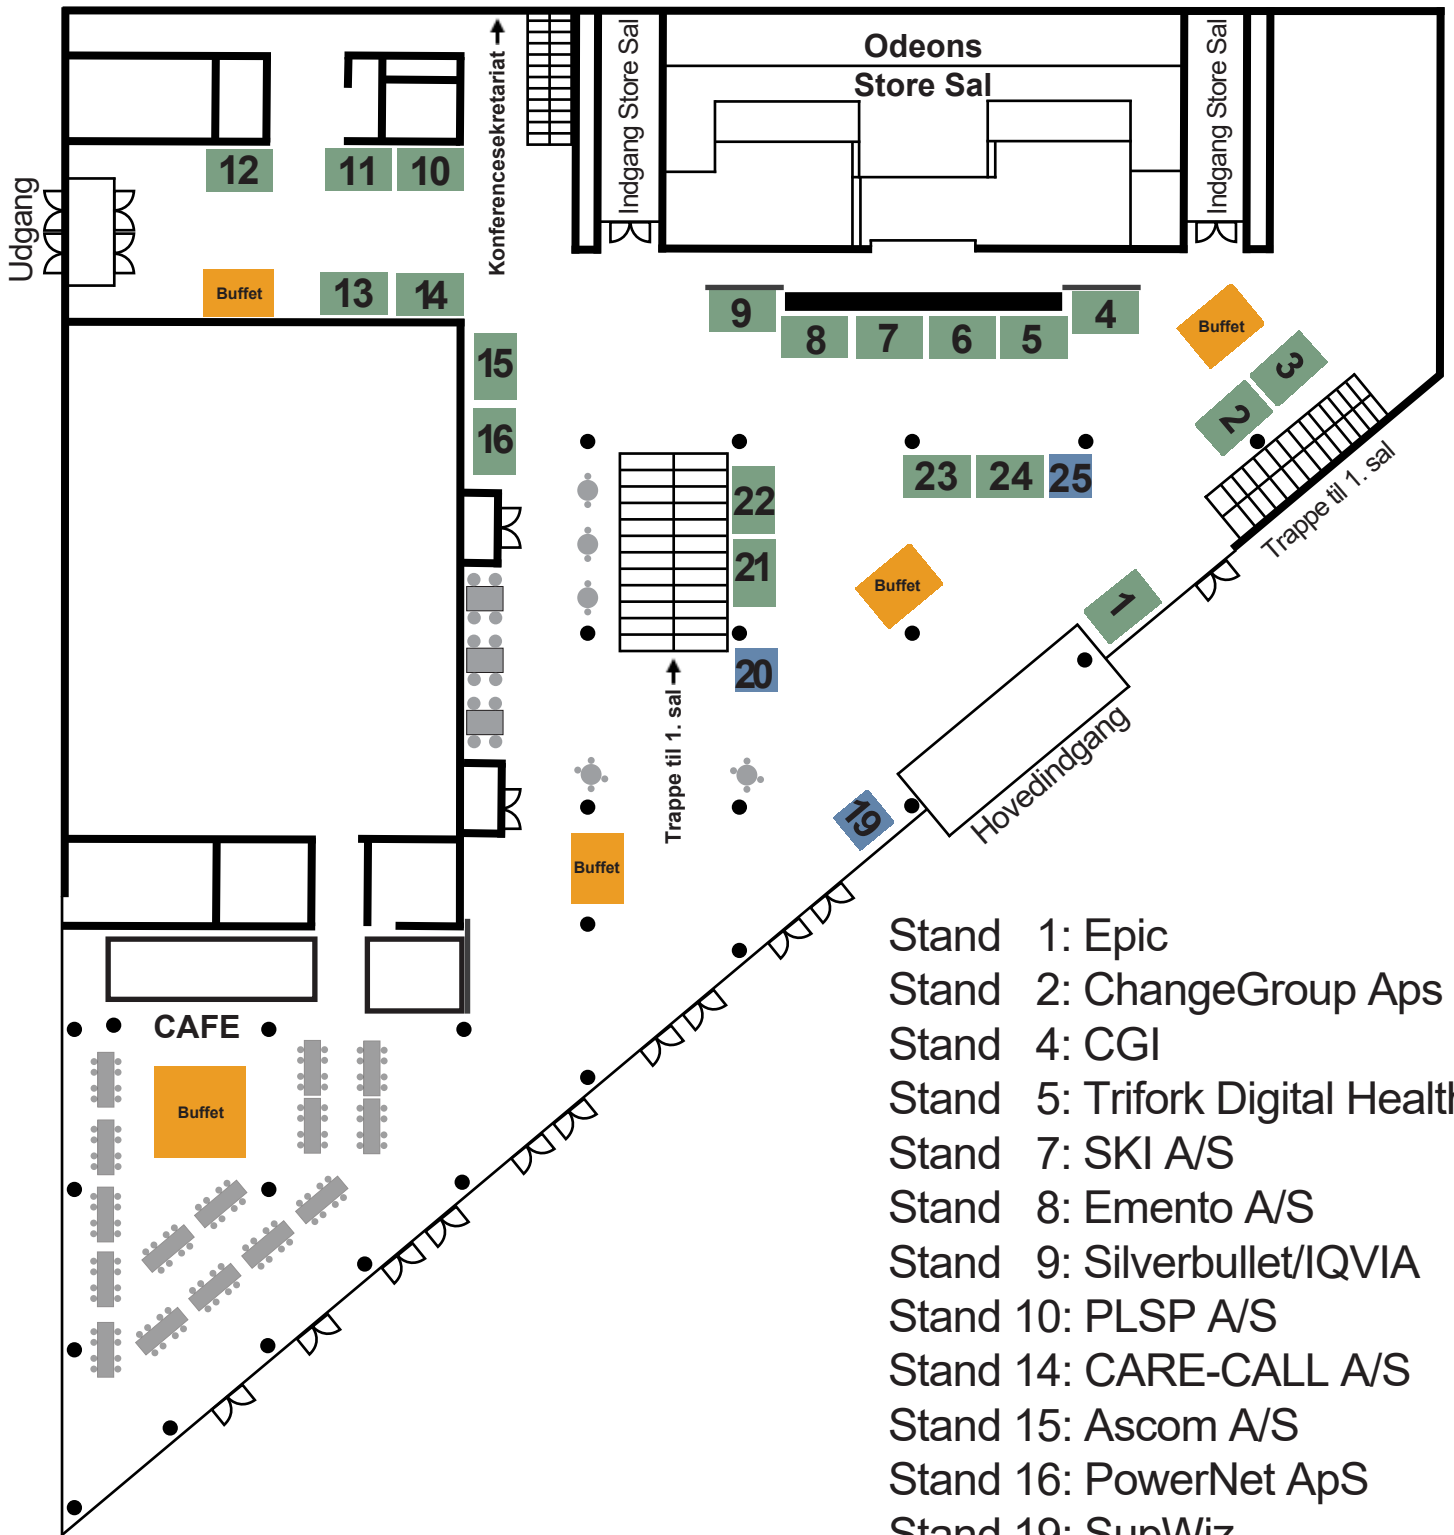

FOYER - STUEETAGEN

- Stand 1: Epic
- Stand 2: ChangeGroup Aps
- Stand 4: CGI
- Stand 5: Trifork Digital Health
- Stand 7: SKI A/S
- Stand 8: Emento A/S
- Stand 9: Silverbullet/IQVIA
- Stand 10: PLSP A/S
- Stand 14: CARE-CALL A/S
- Stand 15: Ascom A/S
- Stand 16: PowerNet ApS
- Stand 19: SupWiz
- Stand 20: Philips A/S
- Stand 21: Getinge
- Stand 22: MedCom
- Stand 23: Systematic
- Stand 24: Capgemini
- Stand 25: Omilon A/S

Stand
Bredde: 3 m
Dybde: 2 m

Stand
Bredde: 2 m
Dybde: 2 m

Buffet

0m 2,5m 5m